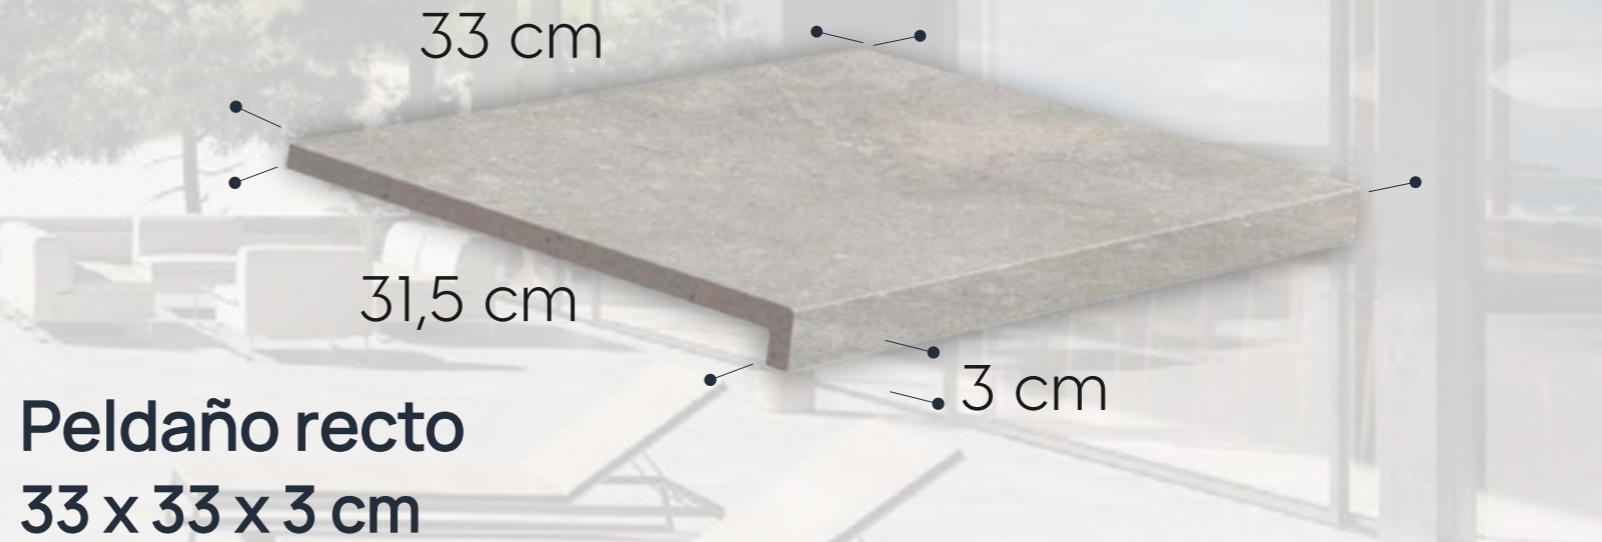

Provenza

exagres
TECHNICAL SOLUTIONS

13 mm

C-3

R12

C

grigio